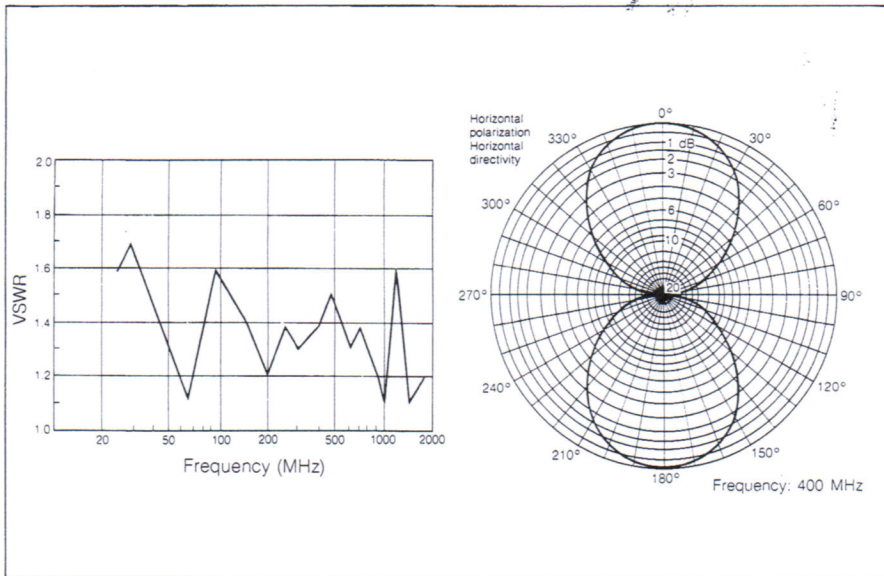

Characteristics

Ordering information

Please specify model/order number, name and quantity when ordering.

Model/Order No.	Name	Remarks
MP534A	Main frame Dipole Antenna	1 set with pole
MP534B	Dipole Antenna	1 set with pole
J0118	Standard accessories Coaxial Cable, 10 m:	1 pc S-5DWPL•5D-2W•S-5DWP (supplied with MP534A)
J0119	Coaxial Cable, 10 m:	1 pc N-LP-55U•RG-55U•N-P-55U (supplied with MP534B)
B0101	Carrying Bag:	1 pc
W0288CE	MP534A/B Instruction Manual:	1 copy
MP651A	Main frame Dipole Antenna	1 set
MP651B	Dipole Antenna	1 set
J0118	Standard accessories Coaxial Cable, 10 m:	1 pc S-5DWPL•5D-2W•S-5DWP (supplied with MP651A)
J0119	Coaxial Cable, 10 m:	1 pc N-LP-55•RG-55/U•NP-55-U (supplied with MP651B)
W0289CE	MP651A/B Instruction Manual:	1 copy
MP663A	Main frame Dipole Antenna	1 set with pole
J0120	Standard accessories Coaxial Cable, 10 m:	1 pc N-P-55U•RG-55/U•N-P-55U
B0102	Carrying Bag:	1 pc
MB9A	Tripod:	1 pc
B0127	Carrying Bag for MB9A:	1 pc
W0290CE	MP663A Instruction Manual:	1 copy
MB9A	Optional accessories Tripod	For MP534A/B or MP651A/B
MB18A	Pole	For MP651A/B