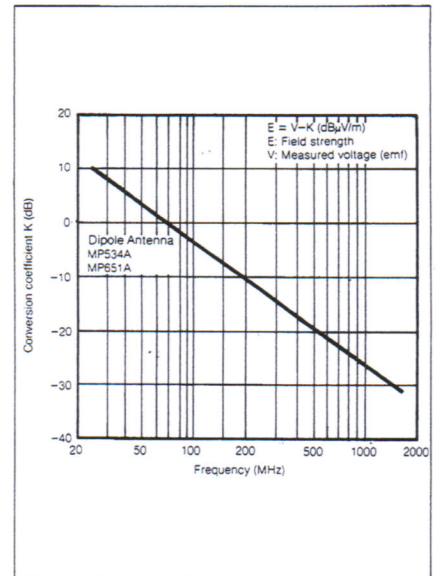

Characteristics

Ordering information

Please specify model/order number, name and quantity when ordering.

Model/Order No.	Name	Remarks
MP534A	Main frame Dipole Antenna	1 set with pole
MP534B	Dipole Antenna	1 set with pole
J0118	Standard accessories Coaxial Cable, 10 m:	1 pc S-5DWPL•5D-2W•S-5DWP (supplied with MP534A)
J0119	Coaxial Cable, 10 m:	1 pc N-LP-55U•RG-55U•N-P-55U (supplied with MP534B)
B0101	Carrying Bag:	1 pc
W0288CE	MP534A/B Instruction Manual:	1 copy
MP651A	Main frame Dipole Antenna	1 set
MP651B	Dipole Antenna	1 set
J0118	Standard accessories Coaxial Cable, 10 m:	1 pc S-5DWPL•5D-2W•S-5DWP (supplied with MP651A)
J0119	Coaxial Cable, 10 m:	1 pc N-LP-55•RG-55/U•NP-55-U (supplied with MP651B)
W0289CE	MP651A/B Instruction Manual:	1 copy
MP663A	Main frame Dipole Antenna	1 set with pole
J0120	Standard accessories Coaxial Cable, 10 m:	1 pc N-P-55U•RG-55/U•N-P-55U
B0102	Carrying Bag:	1 pc
MB9A	Tripod:	1 pc
B0127	Carrying Bag for MB9A:	1 pc
W0290CE	MP663A Instruction Manual:	1 copy
MB9A	Optional accessories Tripod	For MP534A/B or MP651A/B
MB18A	Pole	For MP651A/B